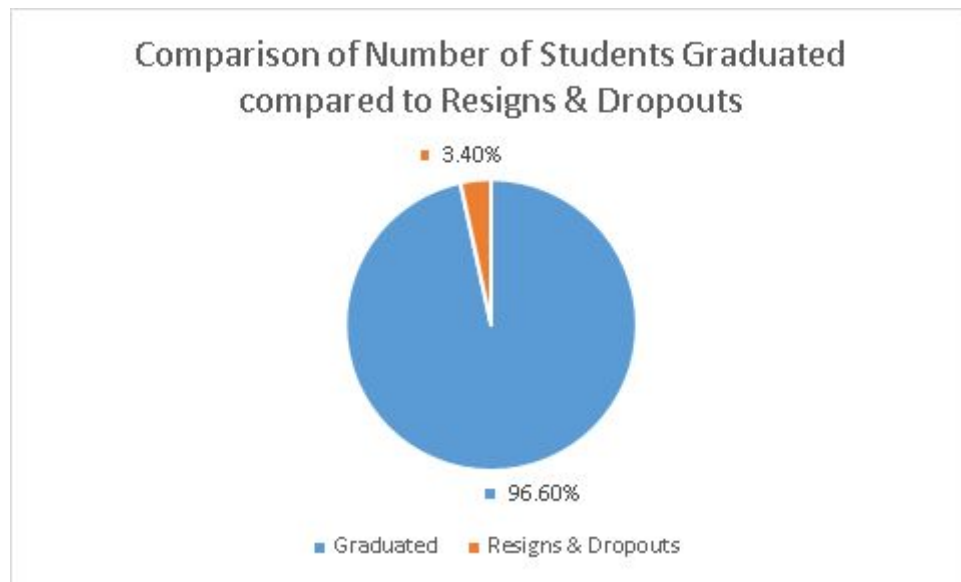

Evidence Link :

1. <https://bidikmisi.belmawa.ristekdikti.go.id/>
2. <https://bidikmisi.belmawa.ristekdikti.go.id/petunjuk/view?q=nilai-ipk-turun-apakah-status-saya-sebagai-penerima-bidikmisi-akan-dicabut-penghentian-bantuan-&id=20>